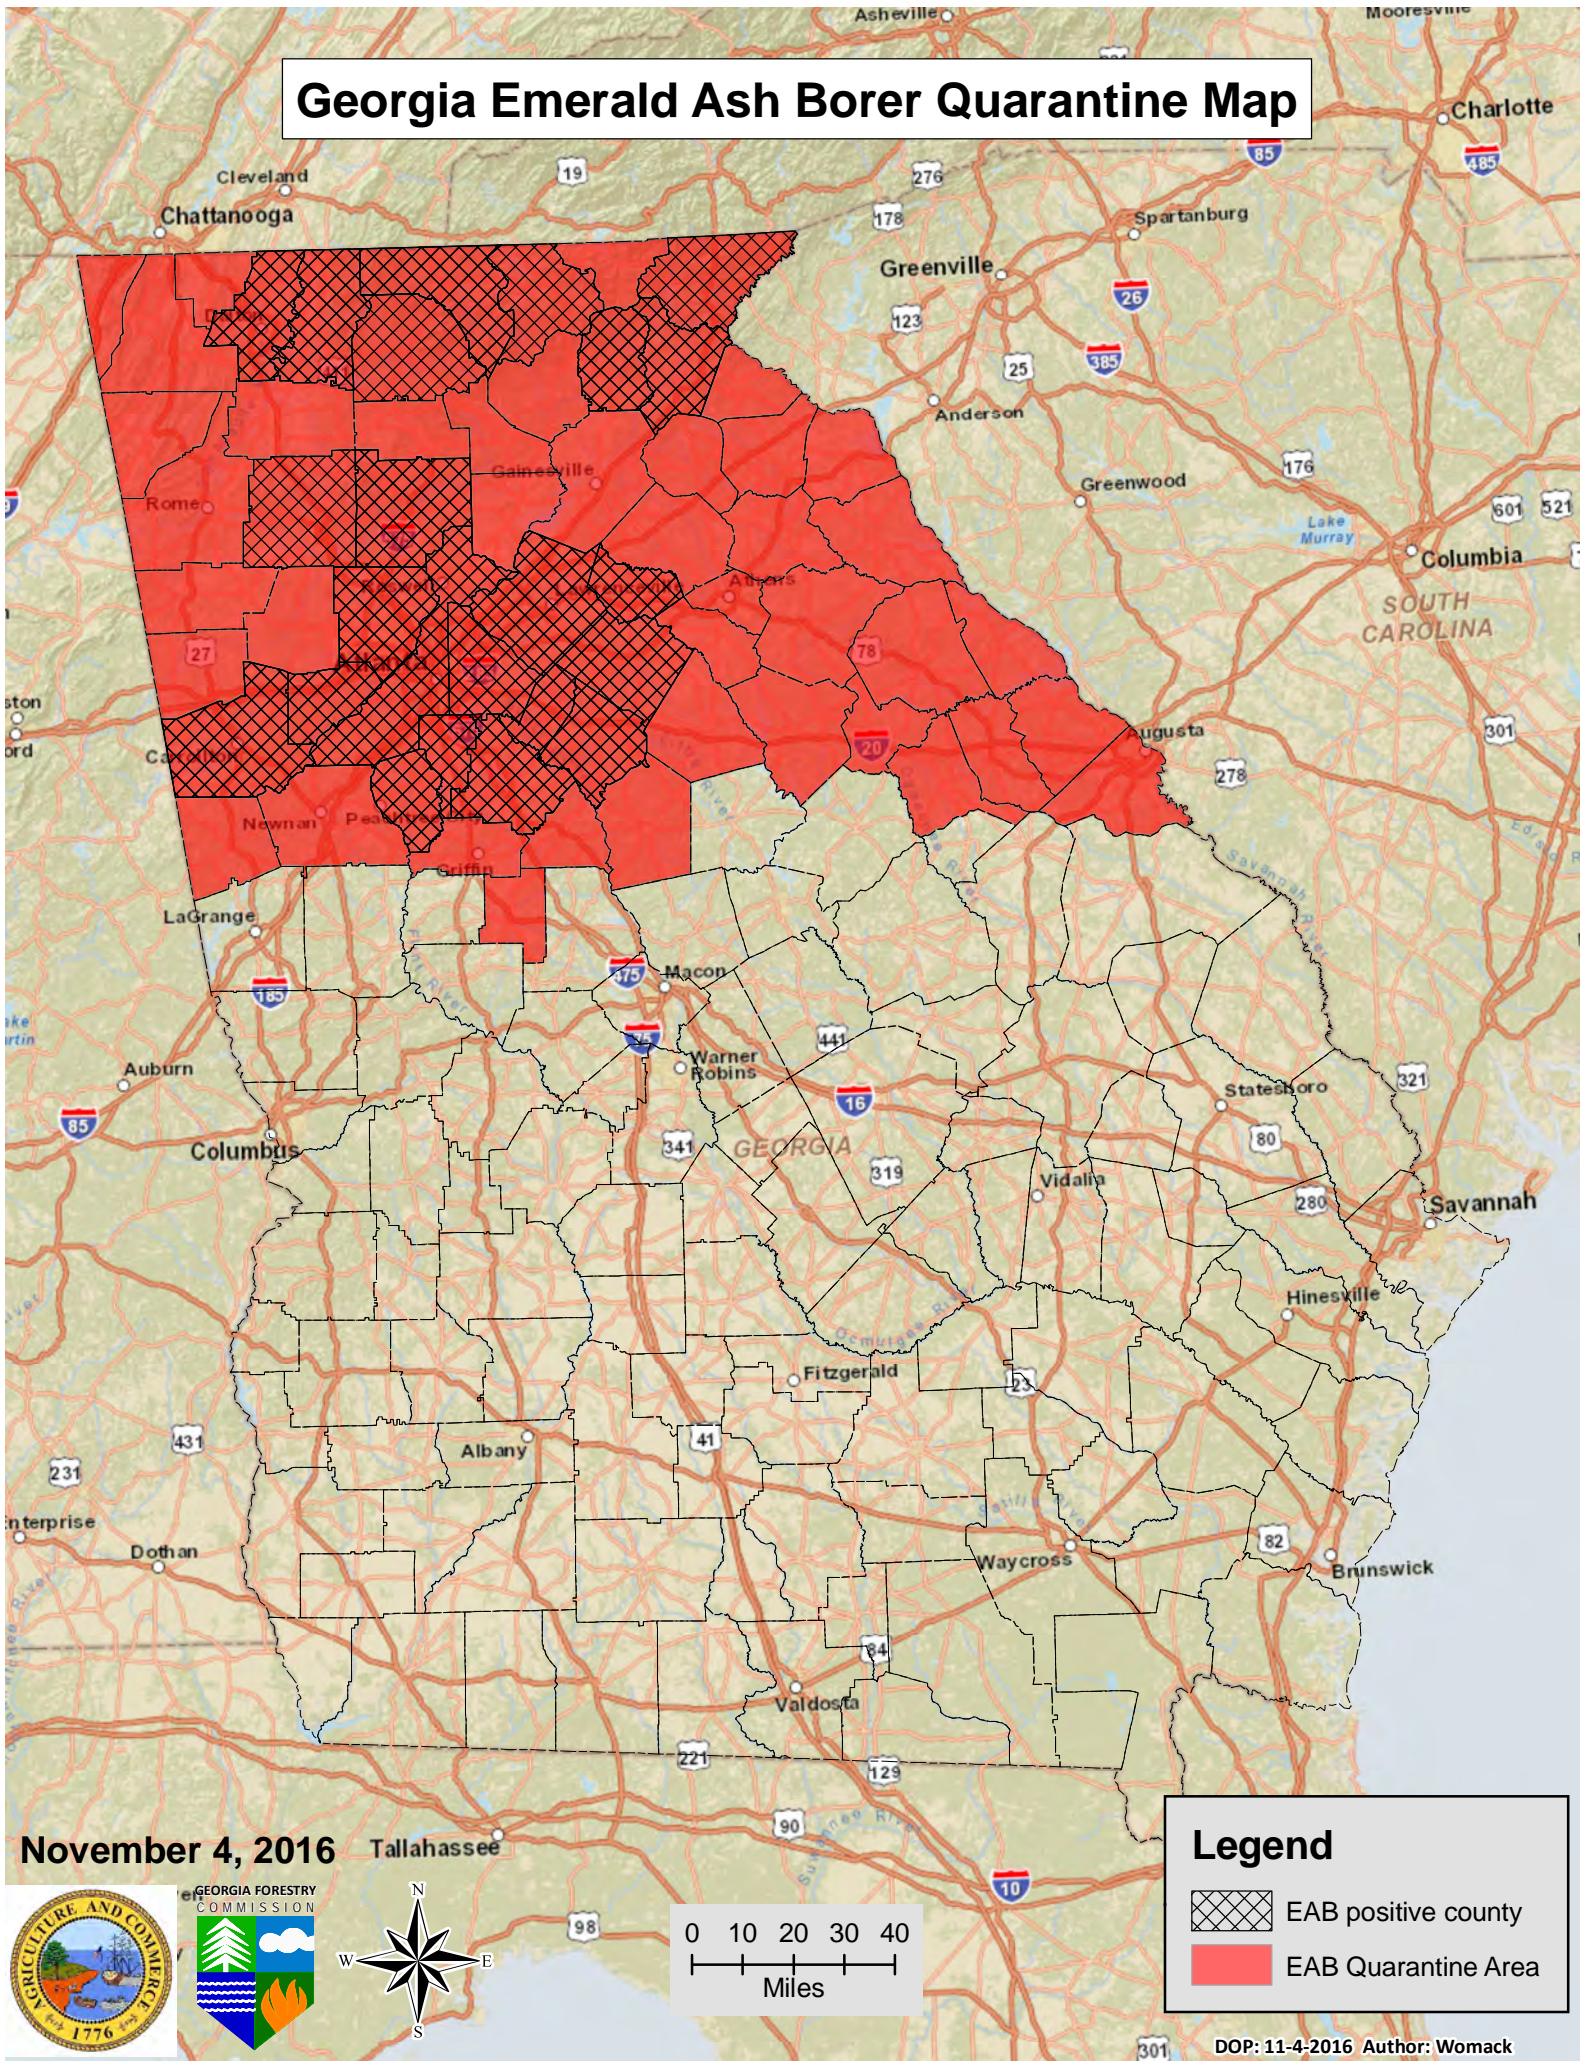

# Georgia Emerald Ash Borer Quarantine Map

November 4, 2016

**Legend**

-  EAB positive county
-  EAB Quarantine Area